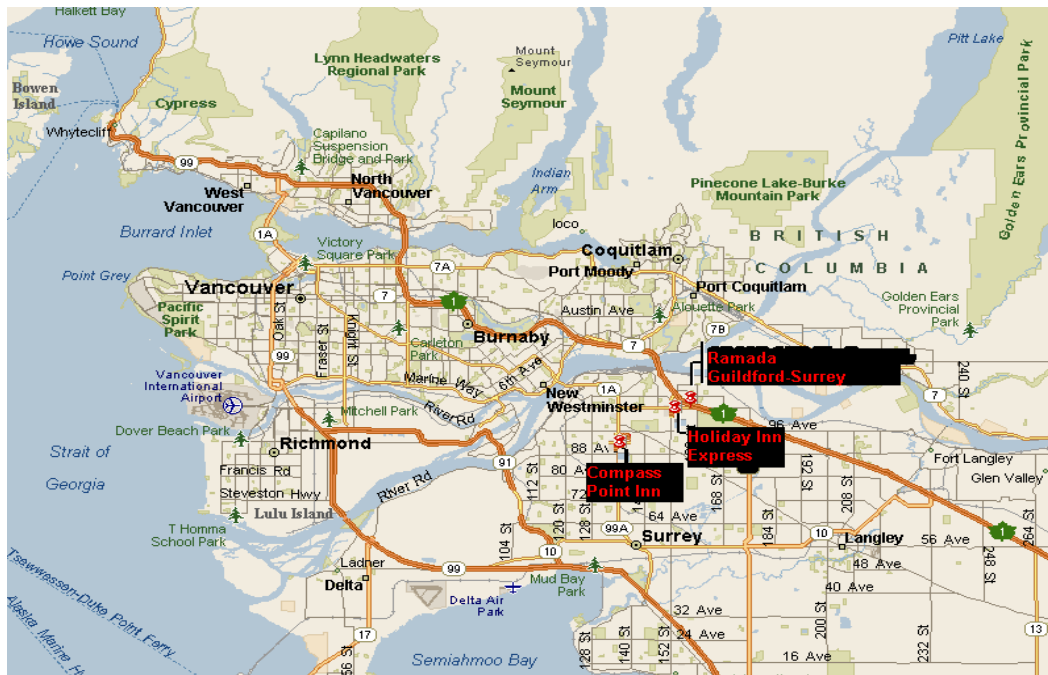

NOTE: This is a sample of the type of hotels that we will be using. Great Atlantic Travel is not associated with the United States Olympic Committee (USOC), Canadian Committee (COC), or the Vancouver Olympic Committee for the 2010 Winter Games.