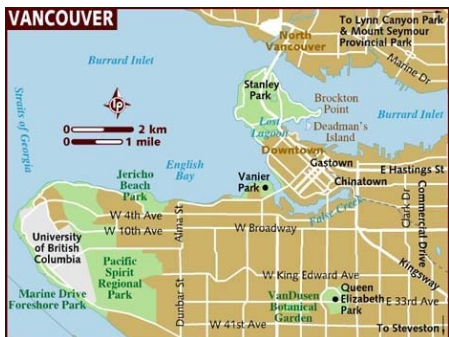

NOTE: This is a sample of the type of hotels that we will be using. Great Atlantic Travel is not associated with the United States Olympic Committee (USOC), Canadian Committee (COC), or the Vancouver Olympic Committee for the 2010 Winter Games.